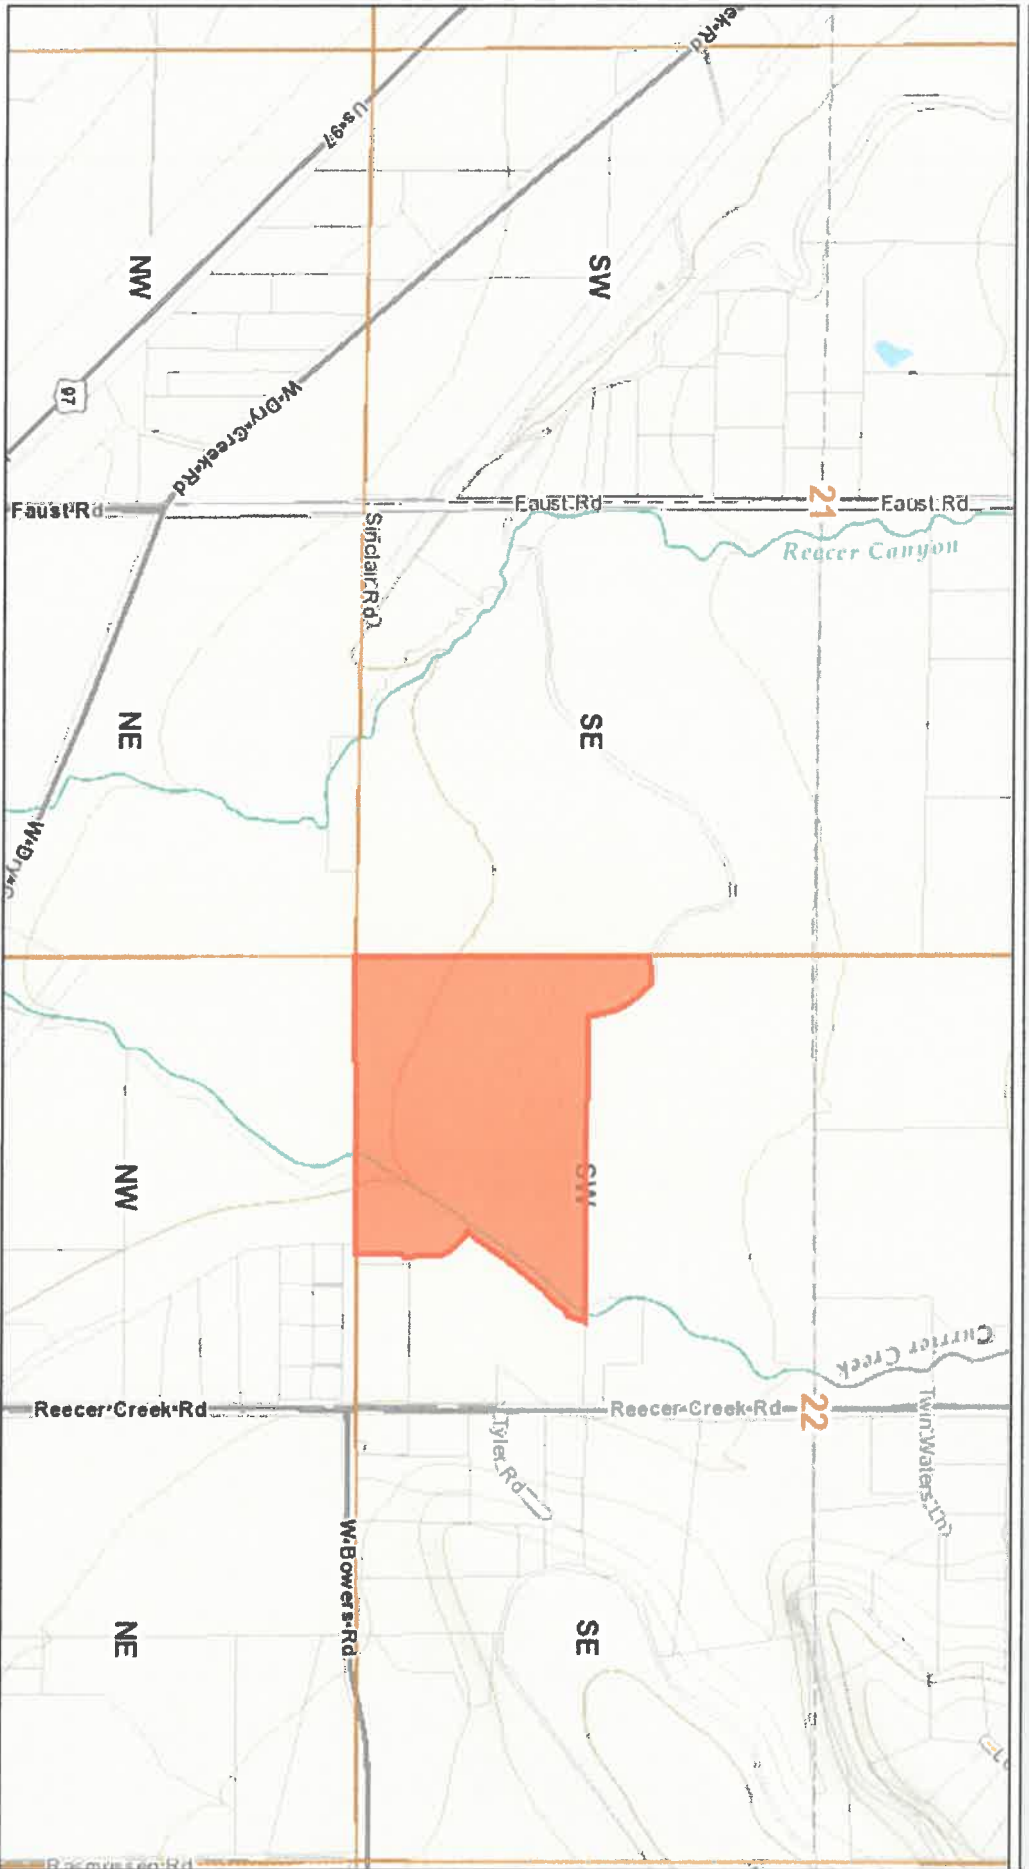

Preliminary Development Plan Requirements

Exhibit #5.

17.36.030 3. A vicinity map showing the location of the site and its relationship to surrounding areas and roads;

&

Parcel Map

Vicinity Map

Write a description for your map.

Ellensburg

2 mi

Google earth

© 2018 Google

Kititas County COMPAS Map

Date: 11/1/2018

1 inch = 2,129 feet
Relative Scale 1:25,551

Disclaimer:
Kititas County makes every effort to produce and publish the most current and accurate information possible. No warranties, expressed or implied, are provided for the data, its use, or its interpretation. Kititas County does not guarantee the accuracy of the material contained herein and is not responsible for any use, misuse or representations by others regarding this information or its derivatives.

Kittitas County COMPAS Map

Date: 11/1/2018

Disclaimer:
Kittitas County makes every effort to produce and publish the most current and accurate information possible. No warranties, expressed or implied, are provided for the data, its use, or its interpretation. Kittitas County does not guarantee the accuracy of the material contained herein and is not responsible for any use, misuse or representations by others regarding this information or its derivatives.